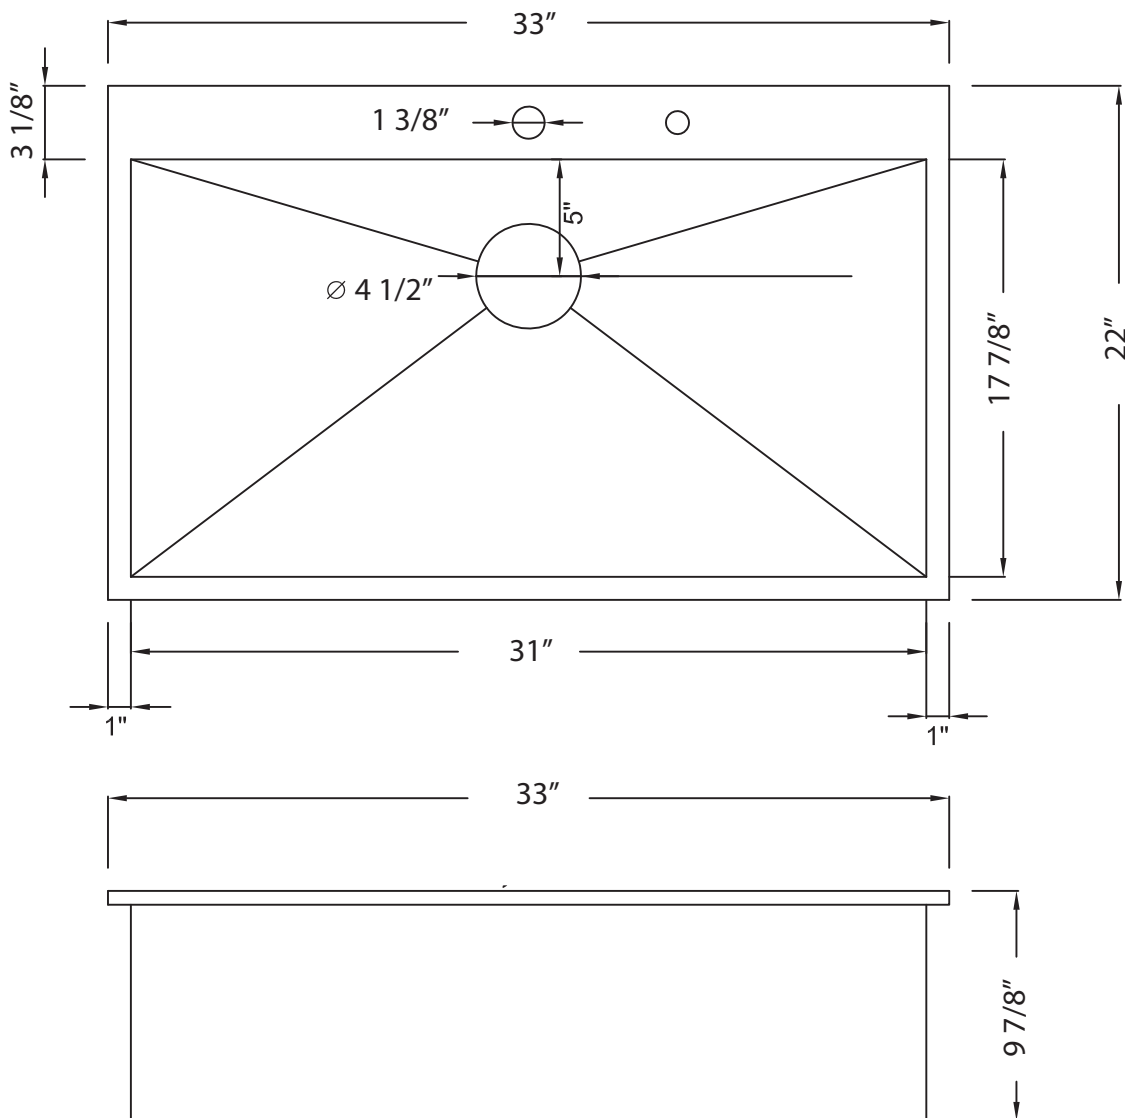

**DIMENSIONS/TECHNICAL DATA**

# Top Mount - Single Bowl Stainless Steel Sinks - S753S2

**ATTENTION!** Dimensions may vary by up to 3/8". It is highly recommended to pull all dimensions of actual model for installation and measuring purposes.